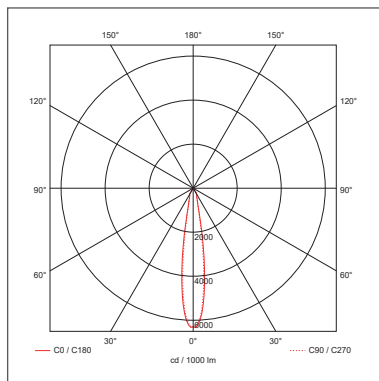

### General Information

Dimensions (mm)	90 (W) x 120 (D) x 143 (H)
Materials	Body: Powdercoated Aluminium
Finish	Grey (RAL7024)
Product Weight (Kg)	0.725
Ingress Protection	IP54
Mounting	Wall
Warranty (Years)	3

### Supply & Power Information

Input Voltage & Frequency (V~ / Hz)	230 50/60
Safety Class	I
Circuit Wattage (W)	6
LED Wattage (W)	6
Inrush Current/Time	<30A (<0.5s)
Power Factor	>0.9
Operating Temperature (°C)	-20 to +40
Critical Temperature (°C)	+80
Driver Information	Integrated
Input Terminations	Terminal Block (Screw Terminals)

### Luminaire Output

Colour Temperature (K)	4000
Colour Render Index (CRI)	>80
Typical Luminous Flux (lm)	515
Efficacy (lm/W)	86
Beam Angle (°)	60
Flicker Free	Yes
LED Lifetime (L70) (Hours)	50,000